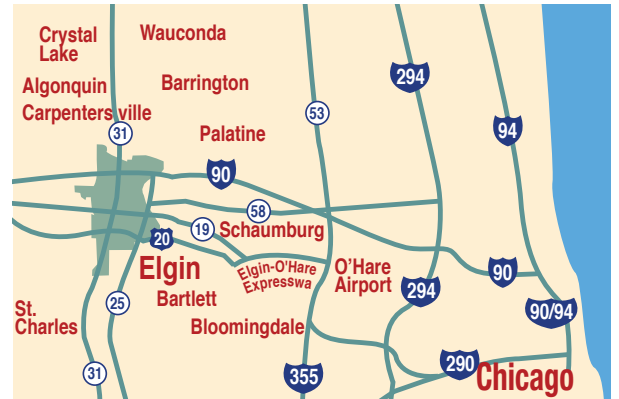

# Directions & Accommodations

## Directions to The Centre of Elgin and the Heritage Ballroom

From the North: Exit I-90 at Route 31. Take Route 31 south to Kimball Street. Turn left. Proceed over bridge. Turn right onto Grove Avenue. The Centre is located on your left.

From the South: Take Lake Street/Route 20 to Route 31. Follow Route 31 north to Kimball Street. Turn right. Proceed over bridge. Turn right onto Grove Avenue. The Centre is located on your left.

From the East: Take I-90 west to Route 25. Follow Route 25 south and keep to the right. Continue on Dundee Avenue to Kimball Street. Turn right onto Kimball Street. Turn left onto Douglas Avenue. The Centre is located on your right.

From the West: Take I-90 east to Route 31 south. Follow Route 31 south to Kimball Street. Turn left. Proceed over bridge. Turn right onto Grove Avenue. The Centre is located on your left.